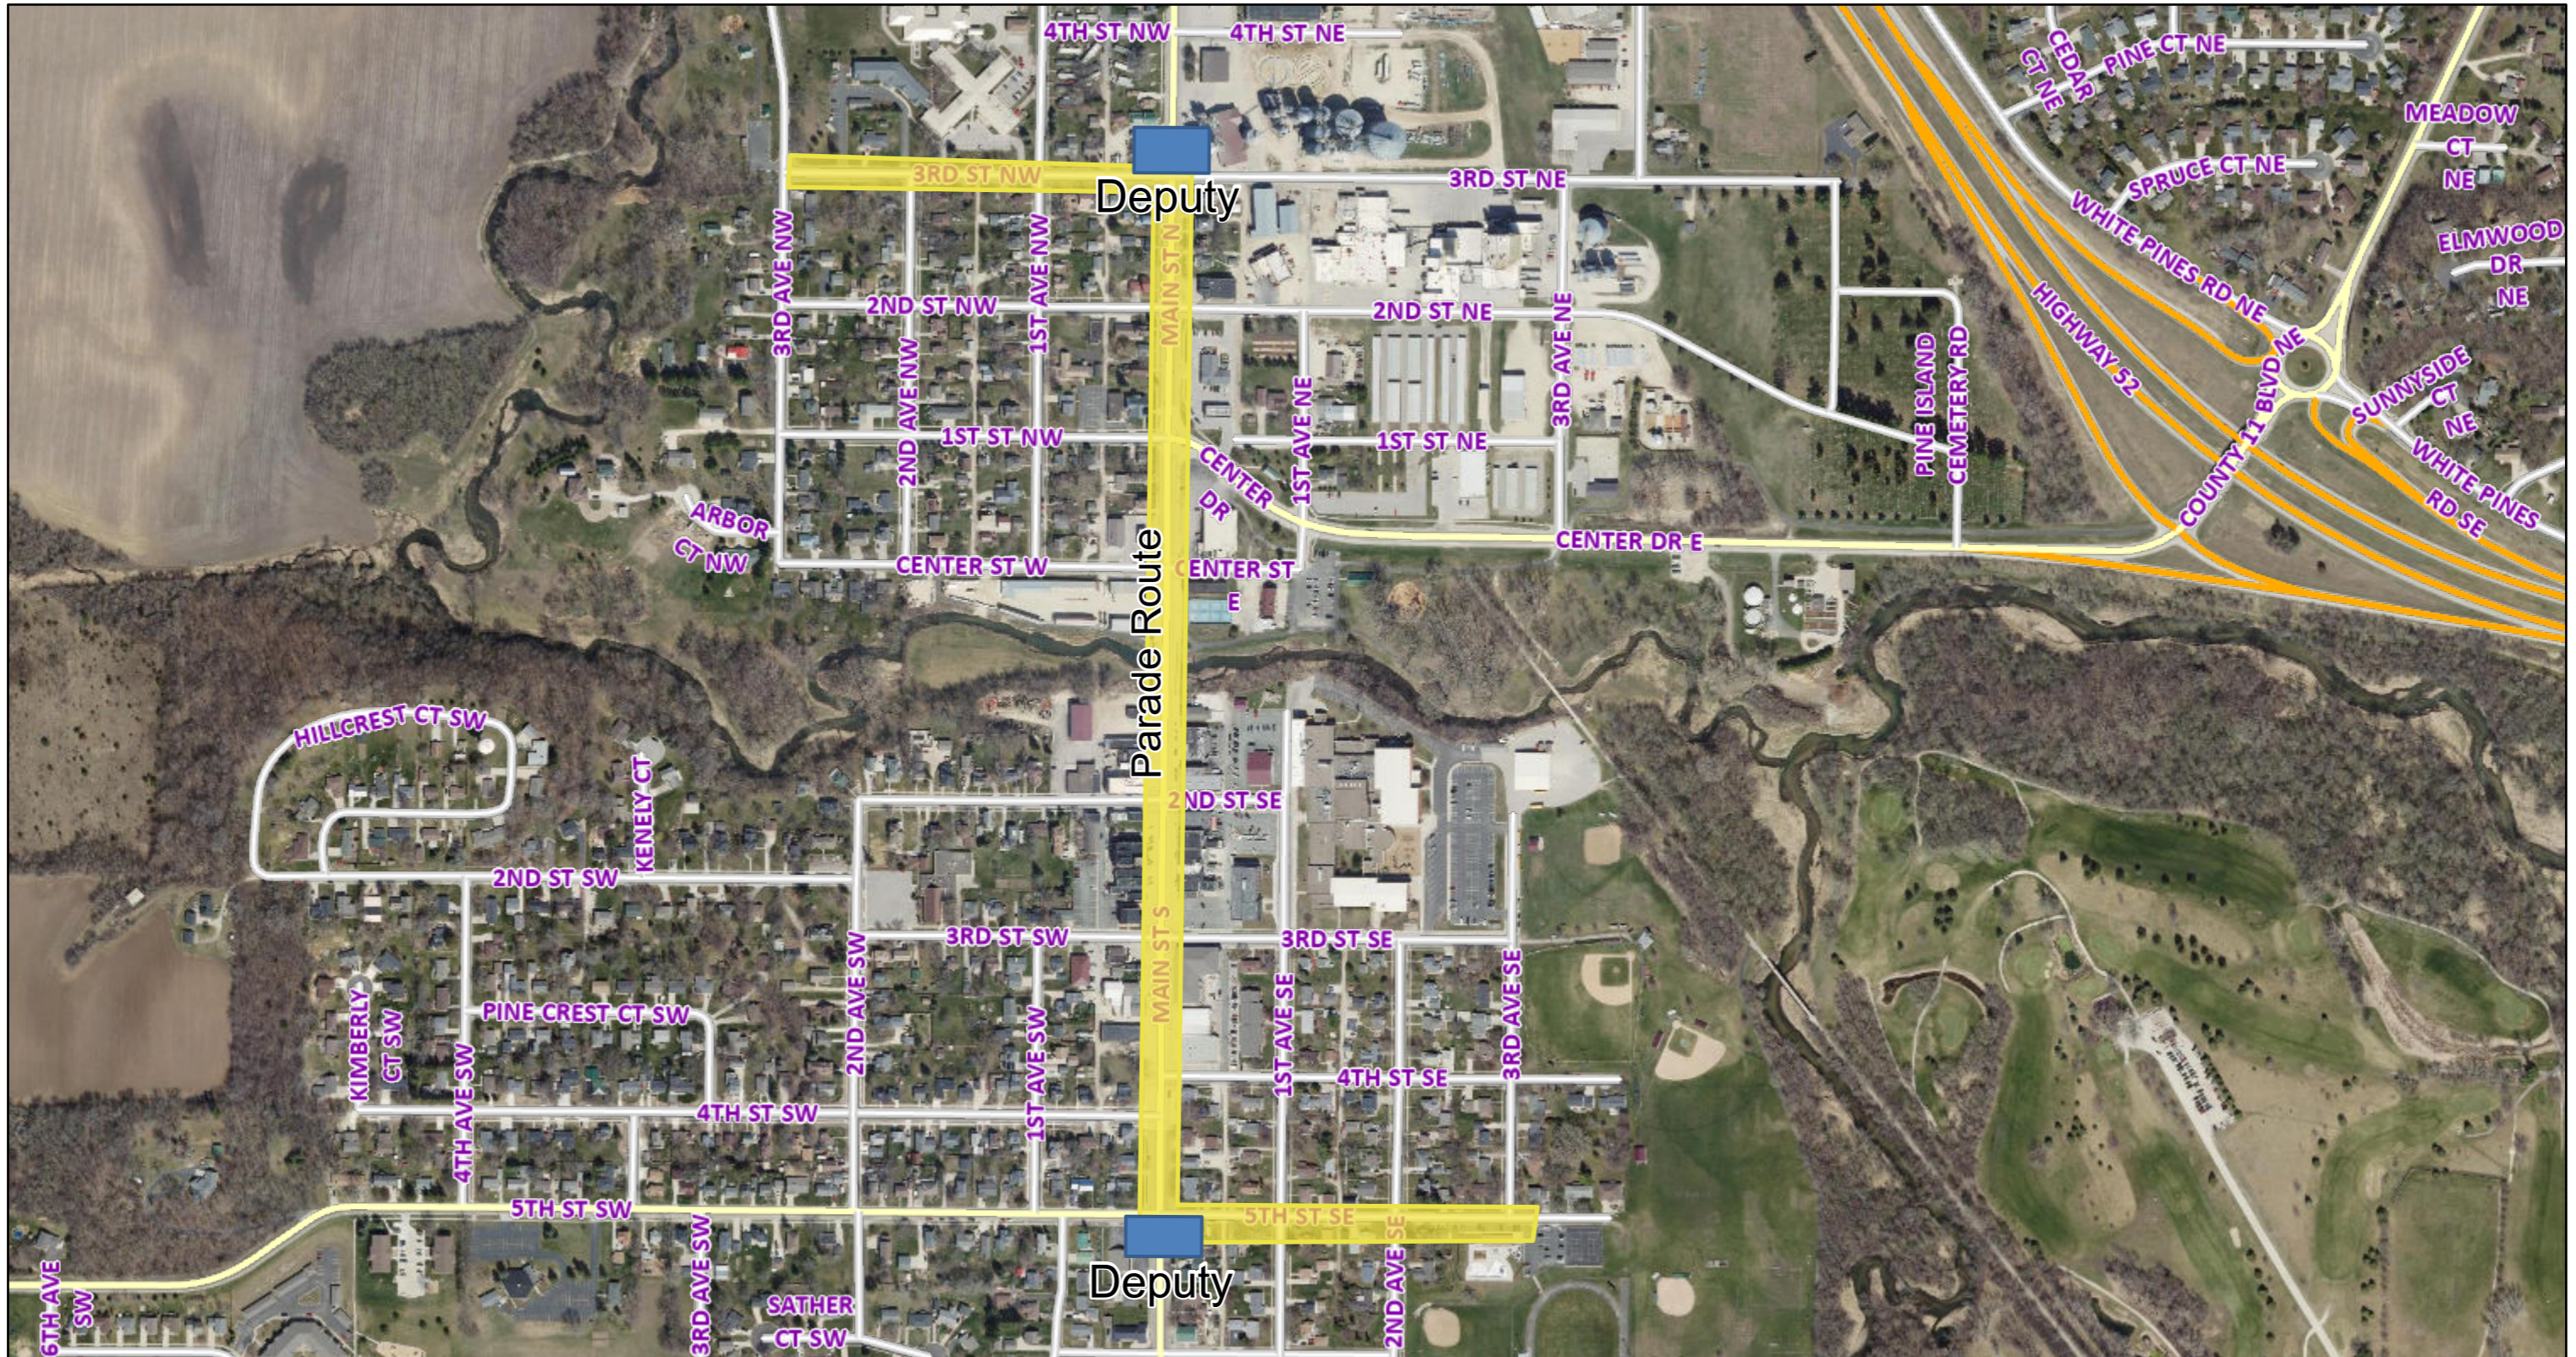

# ArcGIS Web Map

6/2/2025, 8:25:56 AM

1:7,658

▭ Municipal Boundary

— Goodhue County Roads

— CEM; ; OCTY; OCRLN; CTRLN

— CSAHP; CRP Cached2024

— USHWY Red: Band\_1

— Green: Band\_2

— Blue: Band\_3